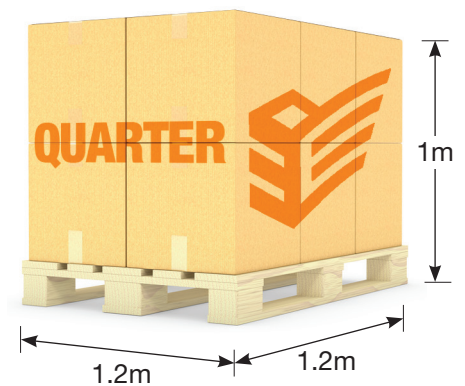

Quick Guide

Pallet dimensions definition

Palletforce offer generous full, half and quarter pallet dimensions and weights as follows:

Full Pallet

1.2m x 1.2m x 2.4m high
Max weight 1,250kg*

Half Pallet

1.2m x 1.2m x 2m high
Max weight 500kg

Quarter Pallet

1.2m x 1.2m x 1m high
Max weight 250kg

* Max. 1,000kg for a tail lift delivery

Presentation Guidelines

All consignments presented must conform to the following:

Pallets must be presented on a robust pallet, suitable for transportation