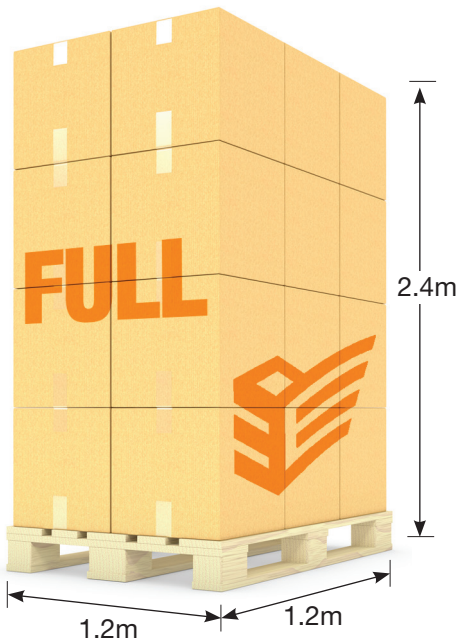

Quick Guide

Pallet dimensions definition

Palletforce offer generous full, half and quarter pallet dimensions and weights as follows:

Full Pallet

1.2m x 1.2m x 2.4m high
Max weight 1,250kg*

Half Pallet

1.2m x 1.2m x 2m high
Max weight 500kg

Quarter Pallet

1.2m x 1.2m x 1m high
Max weight 250kg

* Max. 1,000kg for a tail lift delivery

Presentation Guidelines

All consignments presented must conform to the following:

Pallets must be presented on a robust pallet, suitable for transportation