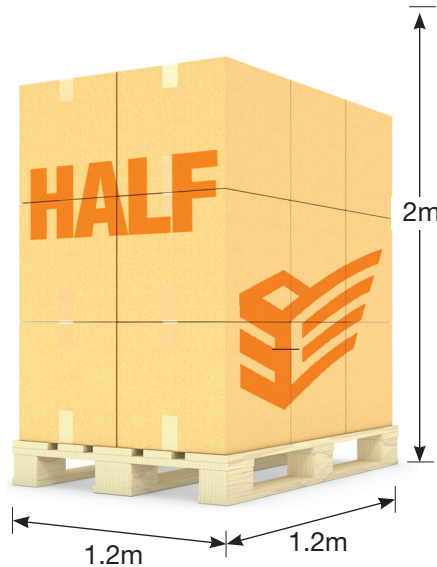

Quick Guide

Pallet dimensions definition

Palletforce offer generous full, half and quarter pallet dimensions and weights as follows:

Full Pallet

1.2m x 1.2m x 2.4m high
Max weight 1,250kg*

Half Pallet

1.2m x 1.2m x 2m high
Max weight 500kg

Quarter Pallet

1.2m x 1.2m x 1m high
Max weight 250kg

* Max. 1,000kg for a tail lift delivery

Presentation Guidelines

All consignments presented must conform to the following:

Pallets must be presented on a robust pallet, suitable for transportation